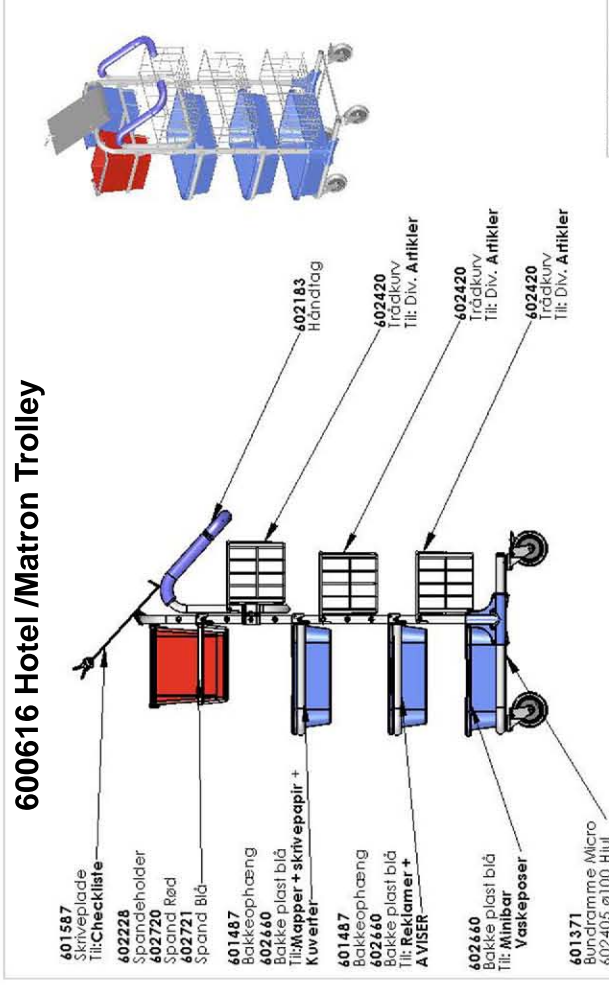

600616 Hotel /Matron Trolley

601587
Skriveplade
Til: Checkliste

602228
Spandeholder
602720 rød
602721 blå
Spand Blå

602660
Bakke plast blå
Til: Vasker
602405 ø100 Hjul

601371
Bundramme Micro
602405 ø100 Hjul

602183
Håndtag

602420
Tråkkurv
Til: Div. Artikler

602420
Tråkkurv
Til: Div. Artikler

602420
Tråkkurv
Til: Div. Artikler

Vare Nr. **600616**
Mål **65x49x119** cm
Hotel Opbejlingsvogn
Combi System
2007.10.15 ^{PH}

Dit International HQ A/S
Vassingerødvej 105
3540 Lyngby Tlf: 48 18 90 10

Forslag til: **Brugsvejledning**